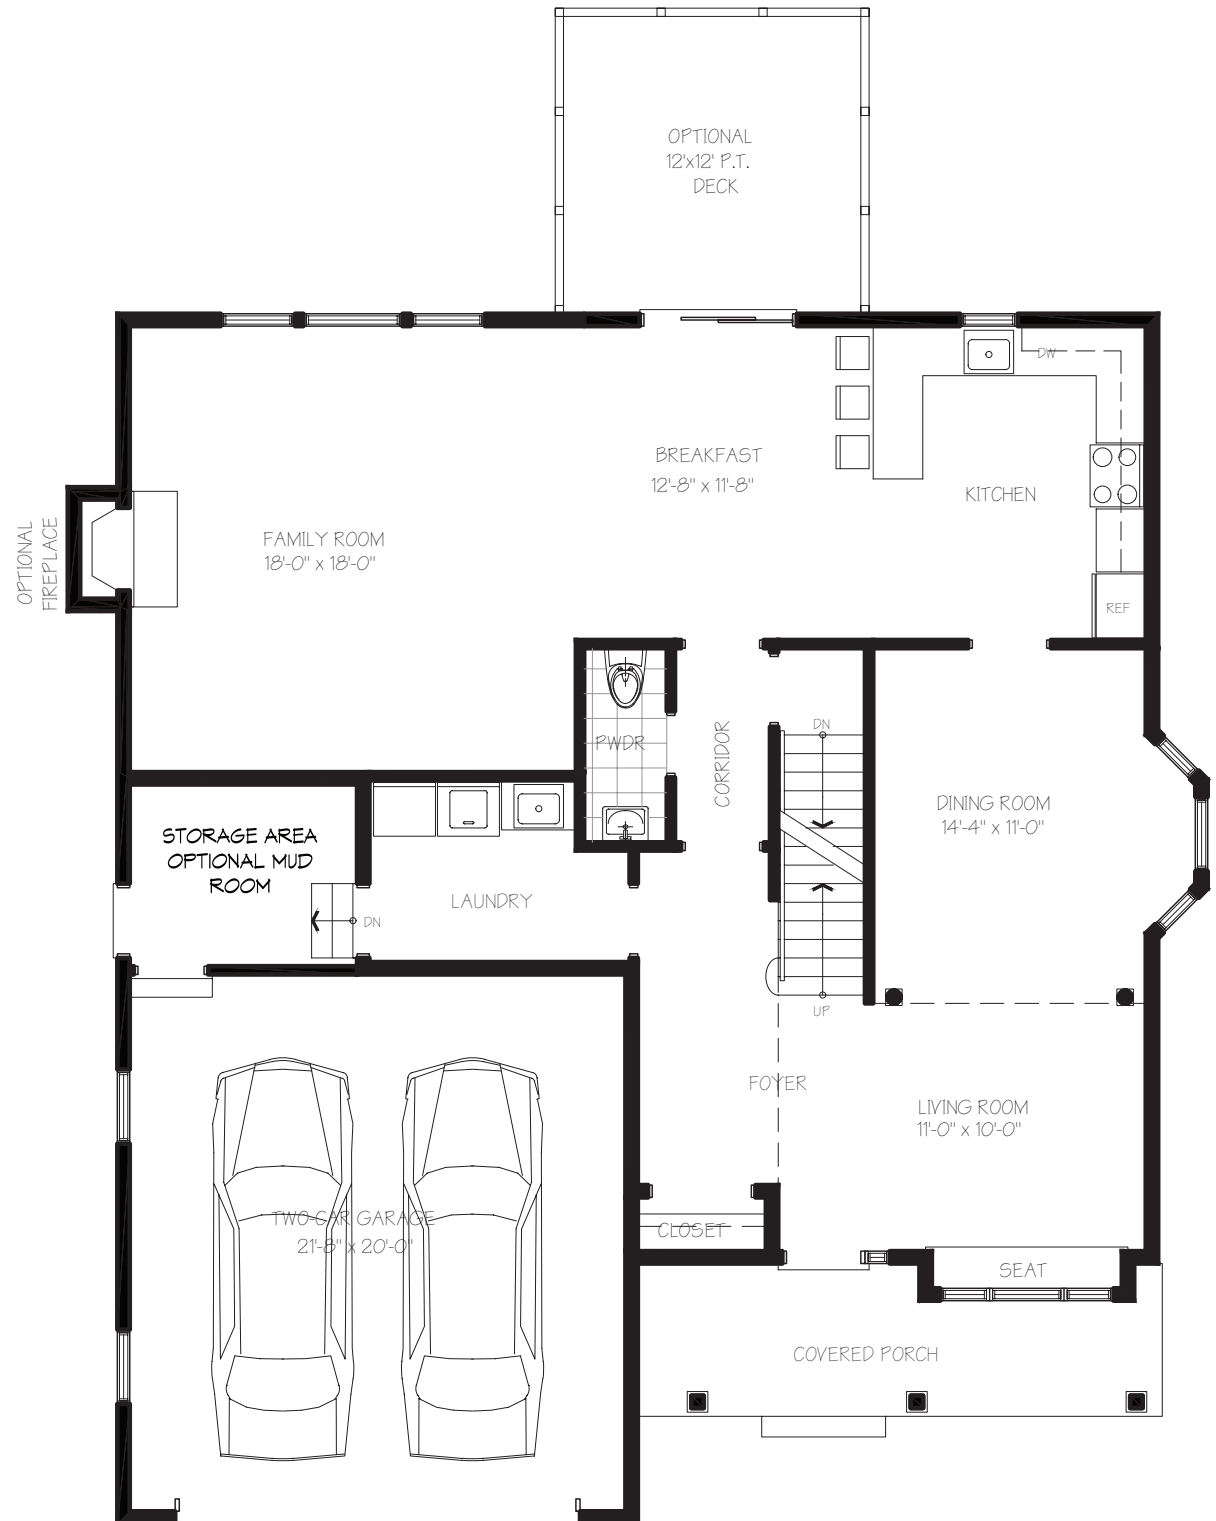

RANDOM RIDGE

MAHOPAC • NEW YORK

THE DEVONSHIRE

4 BEDROOMS
2.5 BATHROOMS
2,758 SF

FIRST FLOOR

RANDOM RIDGE

MAHOPAC • NEW YORK

THE DEVONSHIRE

4 BEDROOMS
2.5 BATHROOMS
2,758 SF

SECOND FLOOR