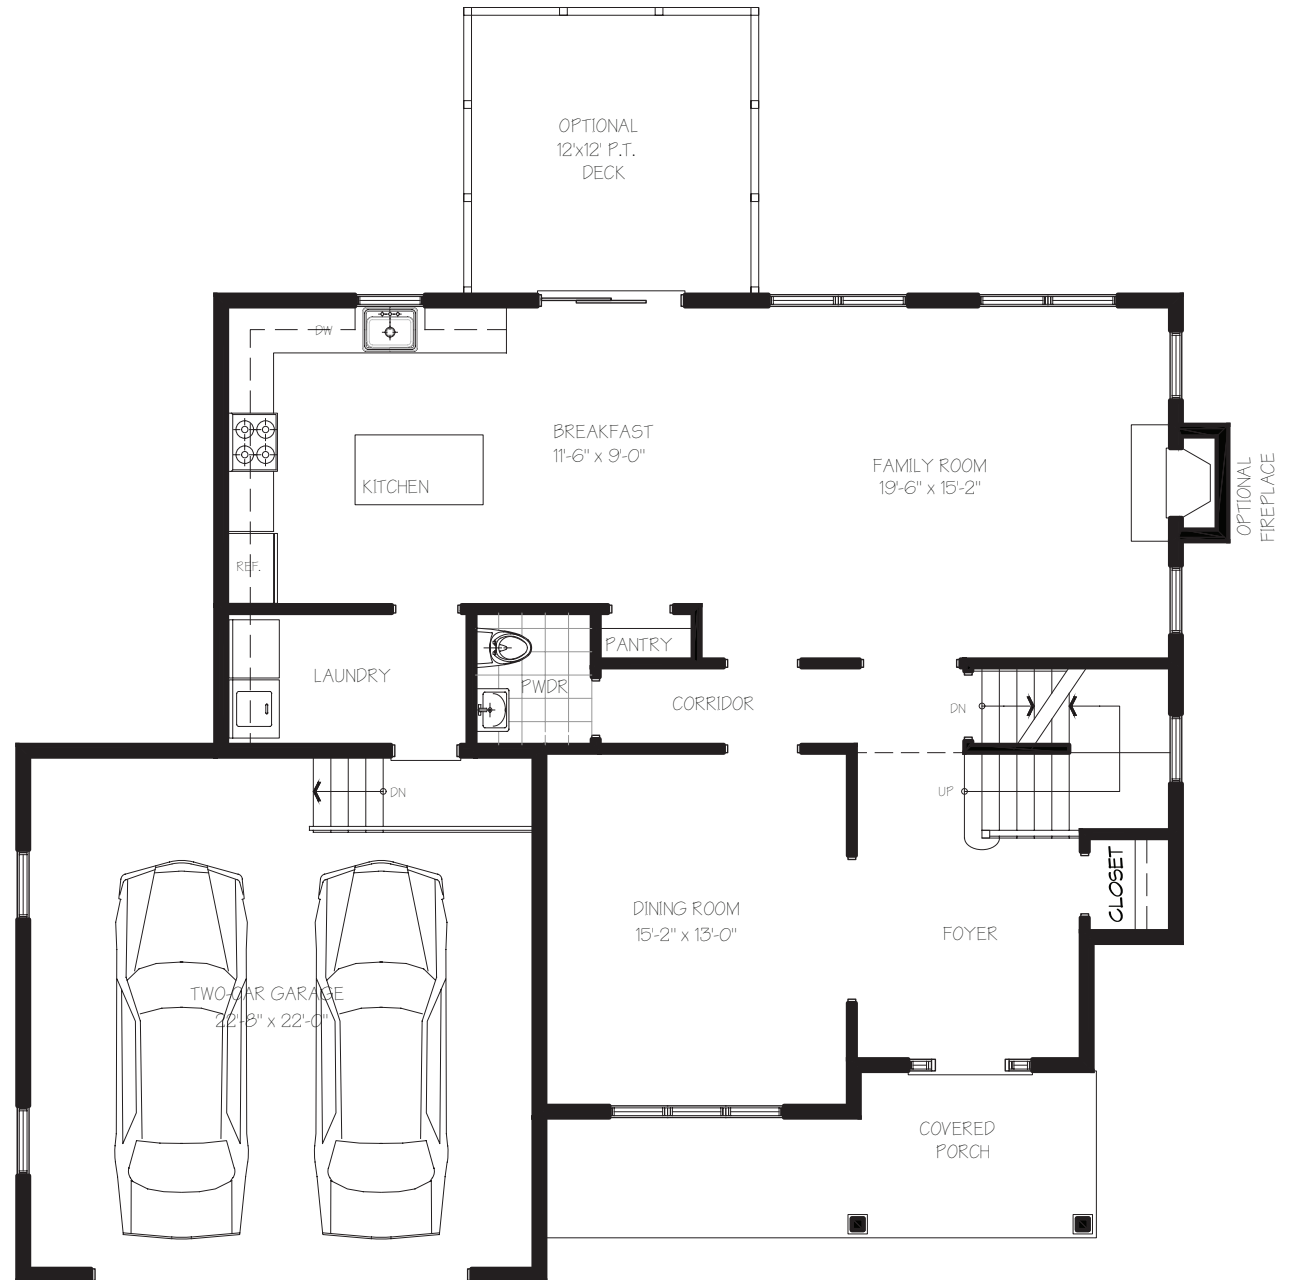

RANDOM RIDGE

MAHOPAC • NEW YORK

THE BELMONT

4 BEDROOMS
2.5 BATHROOMS
2,552 SF

FIRST FLOOR

RANDOM RIDGE

MAHOPAC • NEW YORK

THE BELMONT

4 BEDROOMS
2.5 BATHROOMS
2,552 SF

SECOND FLOOR