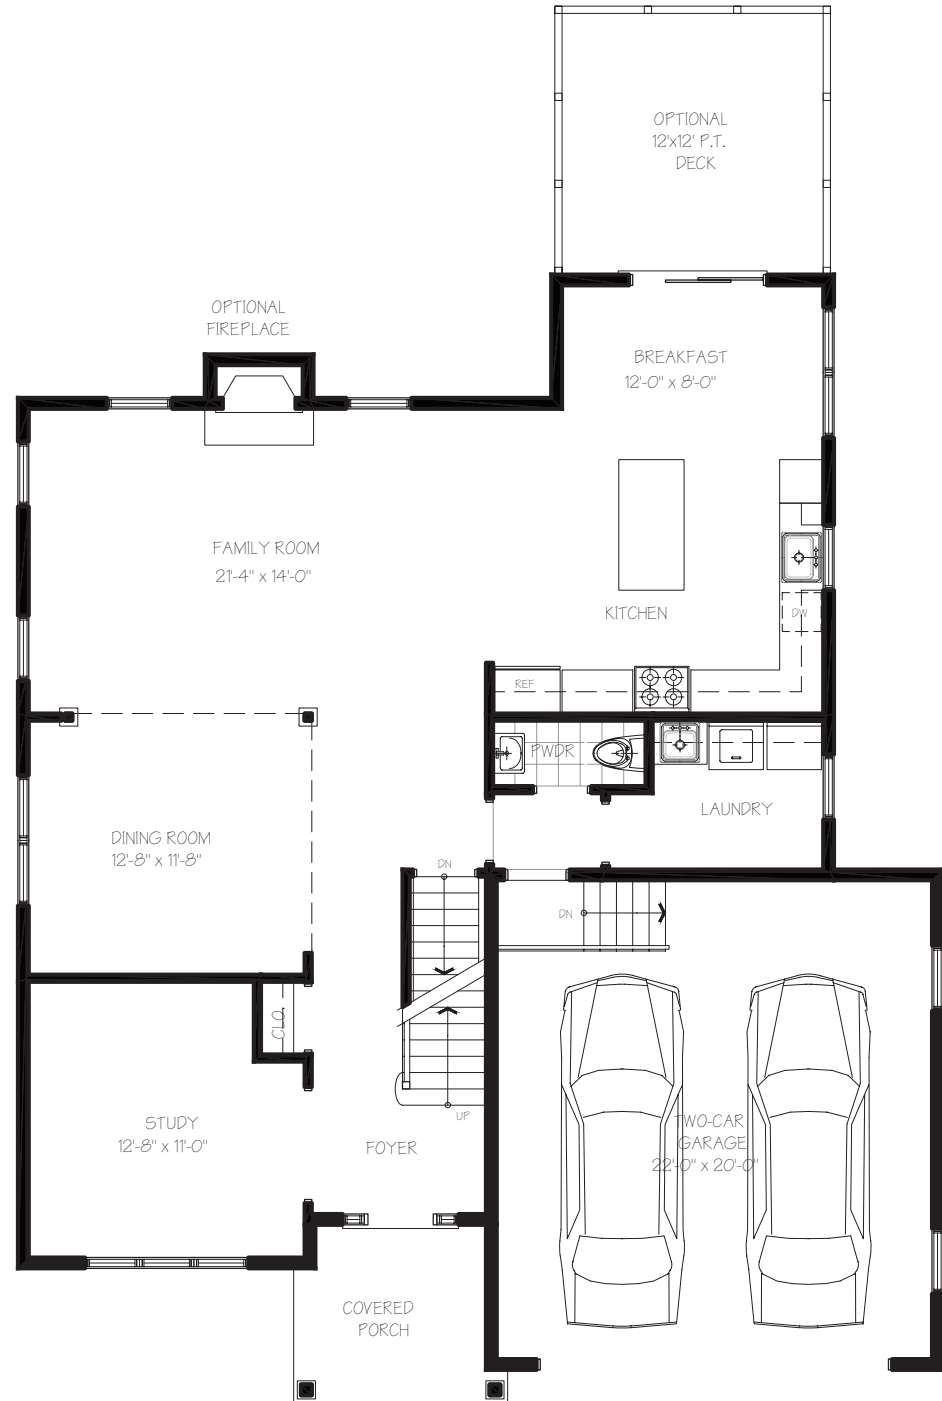

# RANDOM RIDGE

MAHOPAC • NEW YORK

## THE CHESTER

4 BEDROOMS  
2.5 BATHROOMS  
STUDY  
2,568 SF

### FIRST FLOOR

### SECOND FLOOR