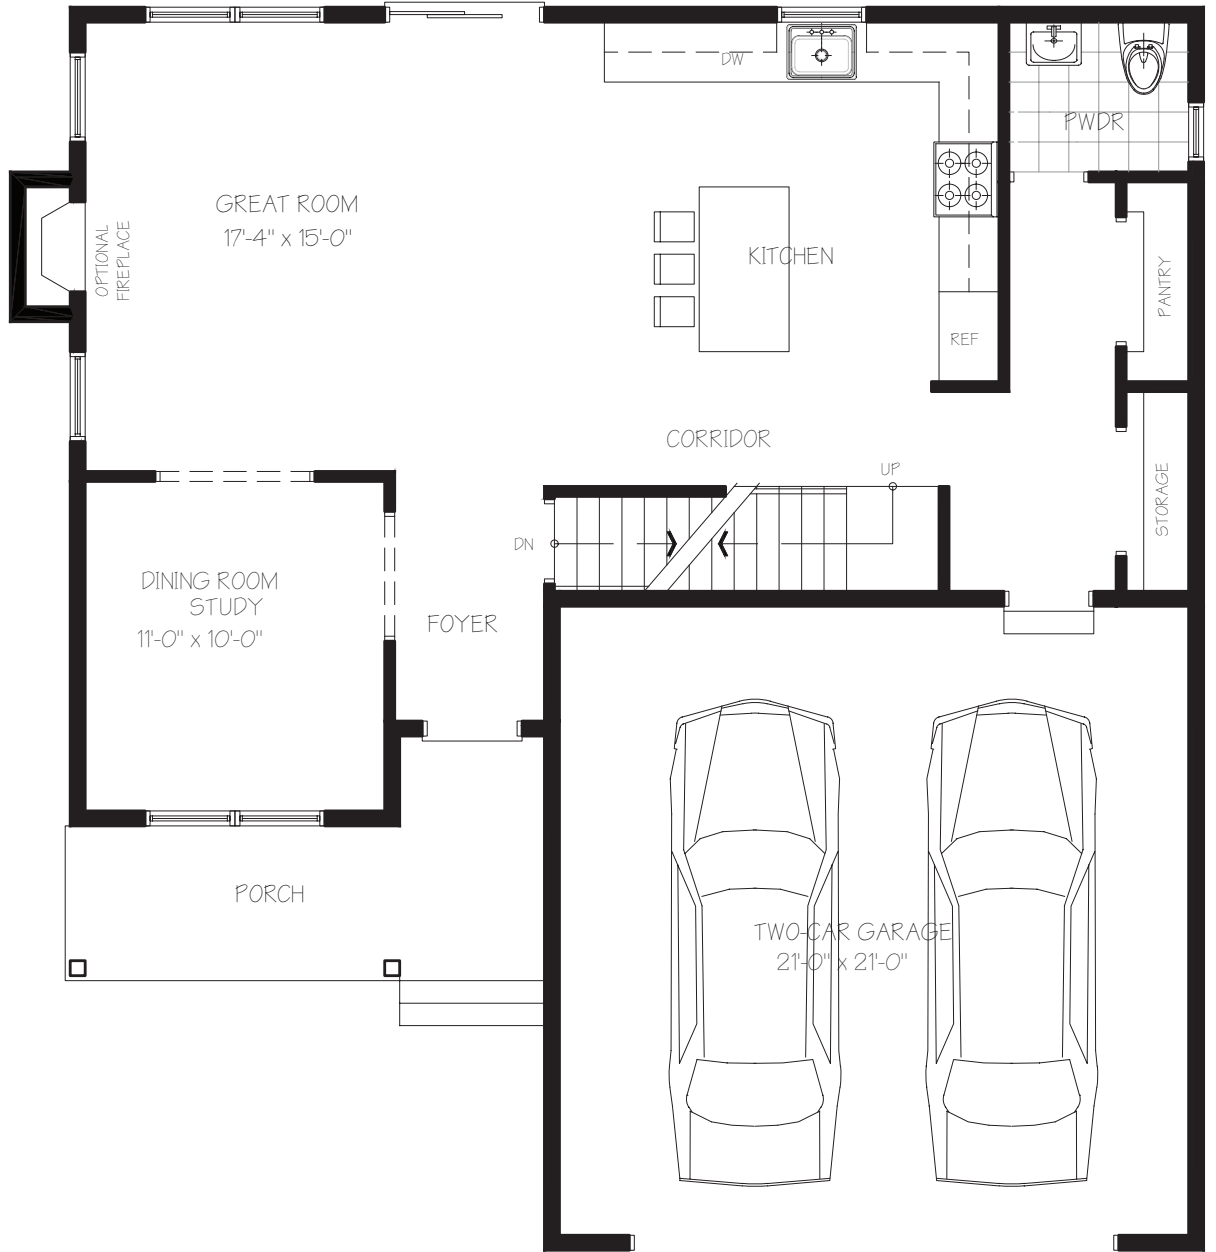

RANDOM RIDGE

MAHOPAC • NEW YORK

THE HOLLY

3 BEDROOMS
2.5 BATHROOMS
1,894 SF

FIRST FLOOR

RANDOM RIDGE

MAHOPAC • NEW YORK

THE HOLLY

3 BEDROOMS
2.5 BATHROOMS
1,894 SF

SECOND FLOOR